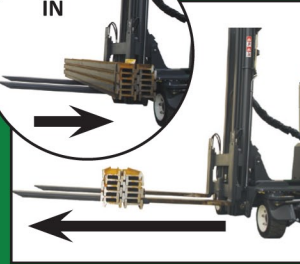

Integrated Fork Positioner (OUT)

Wide Hydraulic Fork Positioner (IN)

Wide Hydraulic Fork Positioner (OUT)

# FEATURES

COMBI-CB

C6000

C8000

C8000TC

C10,000XL

Guide Rollers

Hook on  
4 Fork Attachment

Forks (IN)

Telescopic Forks (OUT)

# FEATURES

C14,000

C17,300

C20,000

C30,000

Product Range 14,000lbs - 30,000lbs

LP Gas

72 Volt Electrics