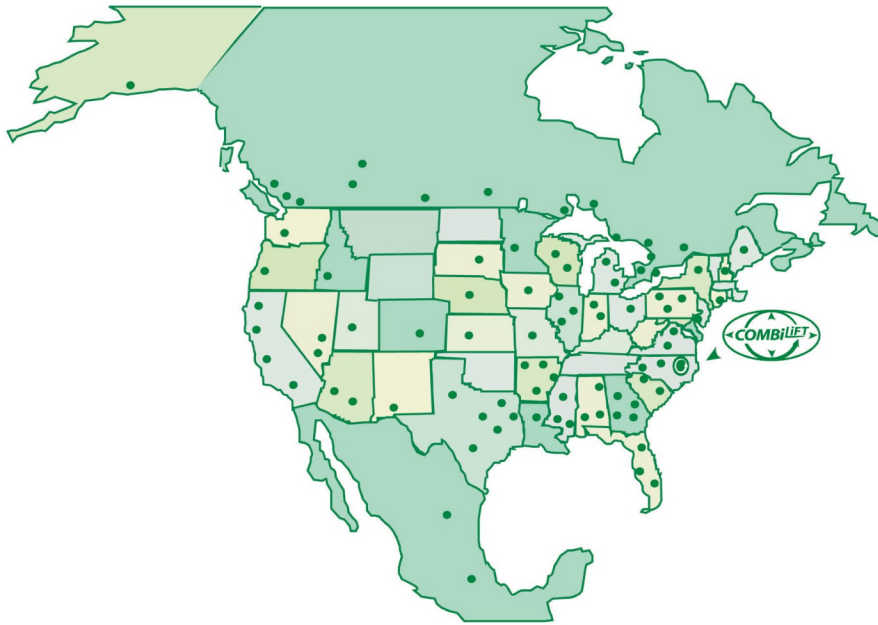

SALES | SUPPORT | RENTAL

DIESEL | LPG | ELECTRIC

www.COMBiLiFT.com