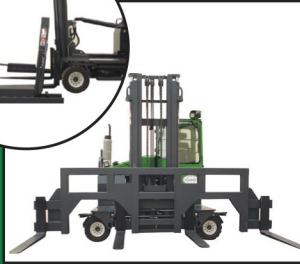

# FEATURES

COMBI-CB

C6000

C8000

C8000TC

C10,000XL

Guide Rollers

Hook on  
4 Fork Attachment

# FEATURES

C14,000

C17,300

C20,000

C30,000

Product Range 14,000lbs - 30,000lbs

LP Gas

72 Volt Electrics