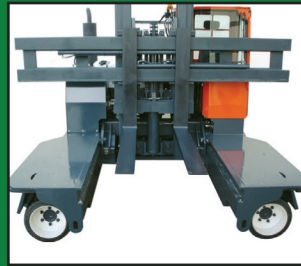

Wide Hydraulic Fork Positioner (IN)