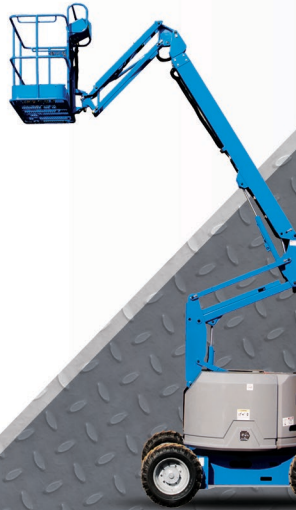

Personnel Carriers

Expediter

Chariot

Stock Chaser

Payloader

Aerial Equipment

Knuckle Boom

Scissor Lift

Forklift Attachments

Carton Clamp

Roll Clamp

Slip Sheet

Specialty Forklifts

Combi Lift

Drexel

Bendi Lift

Electric Forklifts Sit-Down 3 & 4 Wheel

Switch Tractor

On Road DOT / Off Road Yard Spotter

Gas / LP / Diesel Forklifts Cushion Tire (3,000-50,000 lbs.)

Electric Forklifts Stand-Ups

Electric Jacks Walk-Behind & Ride-On